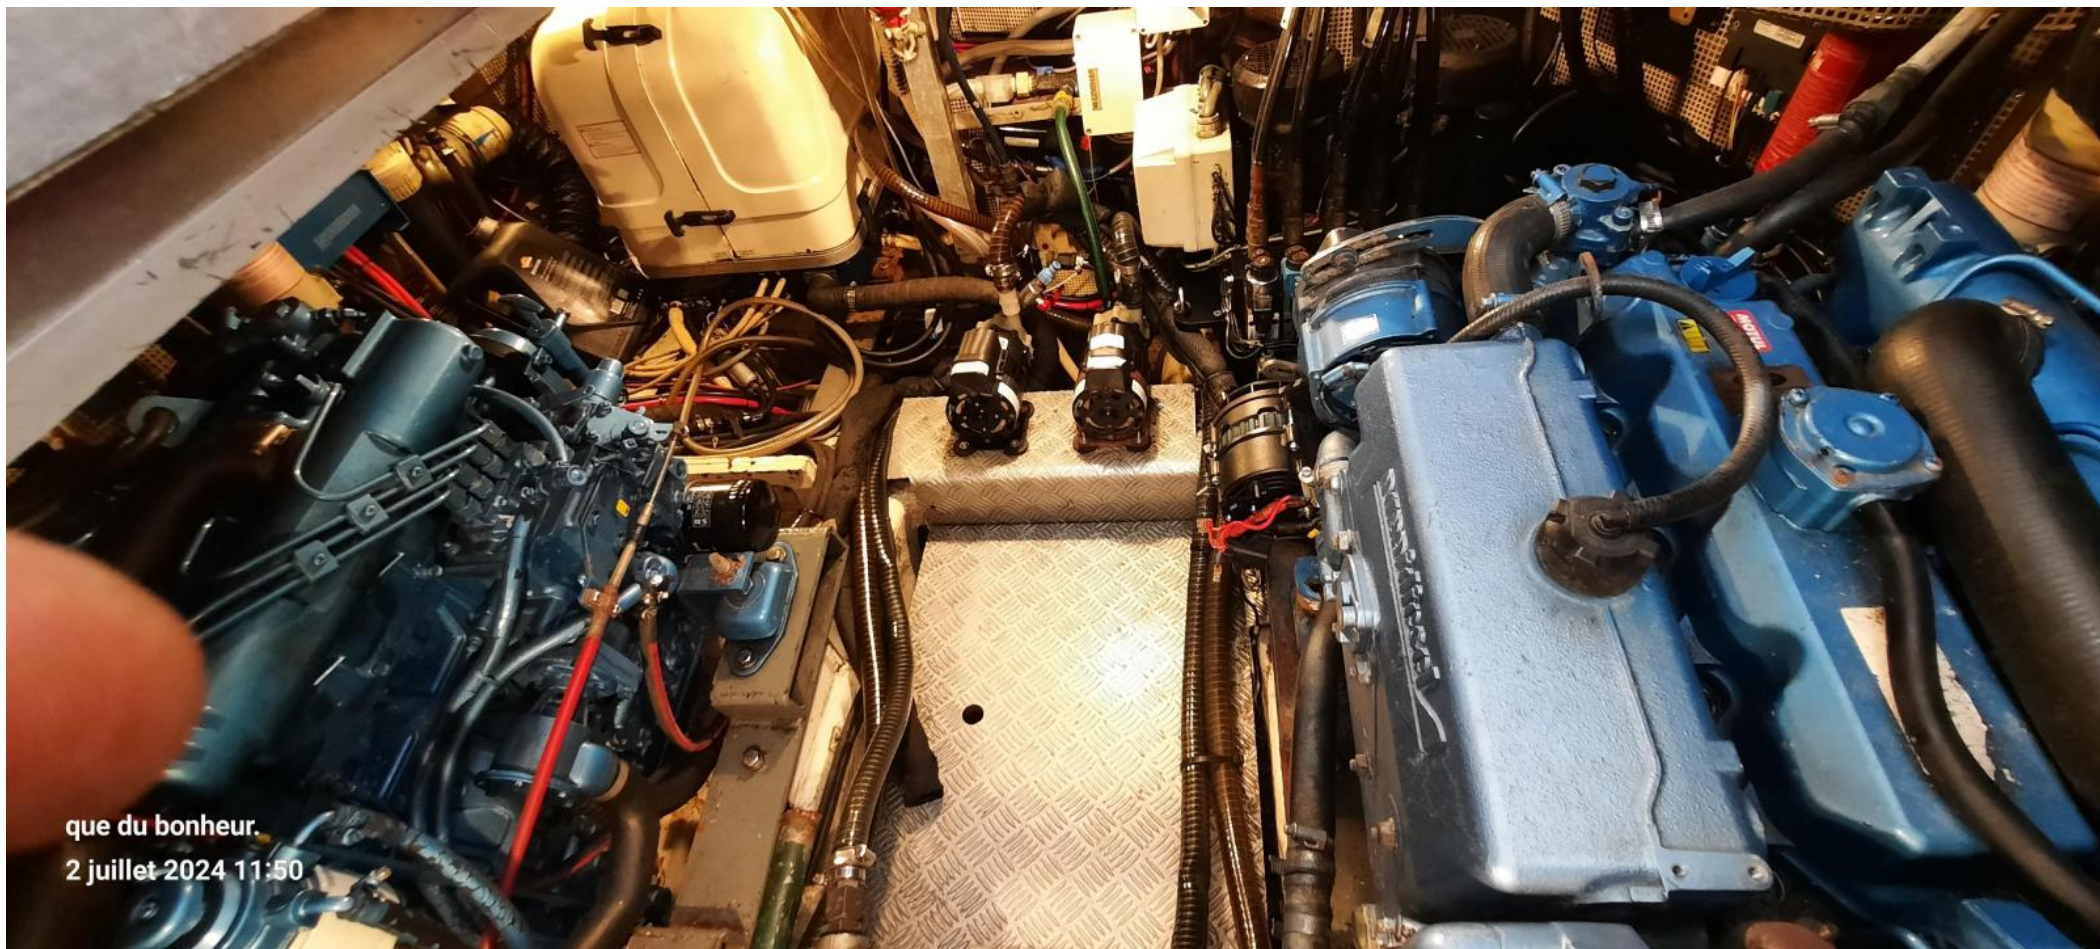

que du bonheur.
2 juillet 2024 11:50